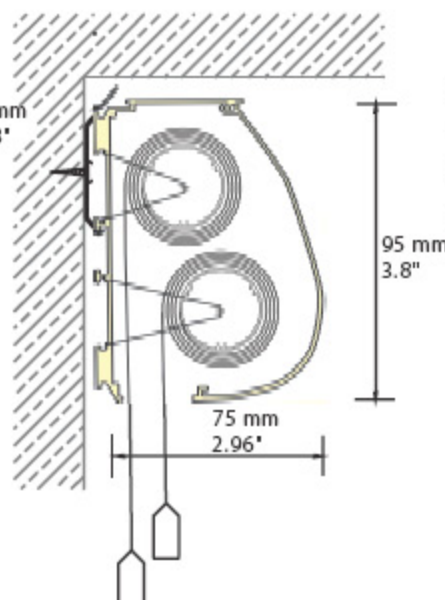

HELIX-X-SCREEN

Verosol Cassette - Twin Roller System

Specifications

Roller blind width:	max. 2.10 m / 82.5" (depending on the fabric)
Roller blind height:	max. 3.00 m / 118" (depending on the fabric)
Operation:	Standard: nickel plated steel or plastic bead chain (Optional: motor system)
Operation side:	Dual independent manual control 1 manual/1motorized control Dual independent motorized control
Operation height:	Standard dimension = roller blind height x 0.75
Profile colour:	Aluminium

Dual independent control roller blind with round cassette

Mounting

Mounting

Various fix brackets and block holders are available for simple mounting of the pre-assembled roller blind on the wall, on the ceiling, in the window jamb or on the wing of a window. Standard: Wall or ceiling mounting with clip.

Distances from other objects

Minimum distance between the hanging and protruding parts (e.g. window handles, etc.): 10-15 mm (0.4"-0.6").

Ceiling Mount

Wall Mount

Wall Mount with Adjustable Brackets