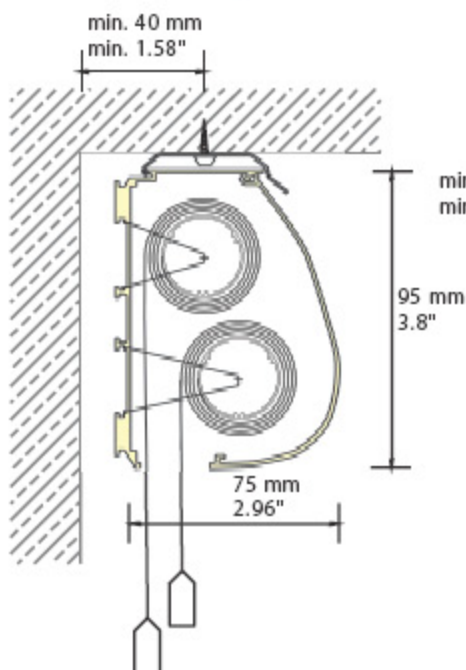

HELIX-X-SCREEN

Verosol Cassette - Twin Roller System

Specifications

Roller blind width:	max. 2.10 m / 82.5" (depending on the fabric)
Roller blind height:	max. 3.00 m / 118" (depending on the fabric)
Operation:	Standard: nickel plated steel or plastic bead chain (Optional: motor system)
Operation side:	Dual independent manual control 1 manual/1motorized control Dual independent motorized control
Operation height:	Standard dimension = roller blind height x 0.75
Profile colour:	Aluminium

Dual independent control roller blind with round cassette

Mounting

Mounting

Various fix brackets and block holders are available for simple mounting of the pre-assembled roller blind on the wall, on the ceiling, in the window jamb or on the wing of a window. Standard: Wall or ceiling mounting with clip.

Distances from other objects

Minimum distance between the hanging and protruding parts (e.g. window handles, etc.): 10-15 mm (0.4"-0.6").

Ceiling Mount

Wall Mount

Wall Mount with Adjustable Brackets