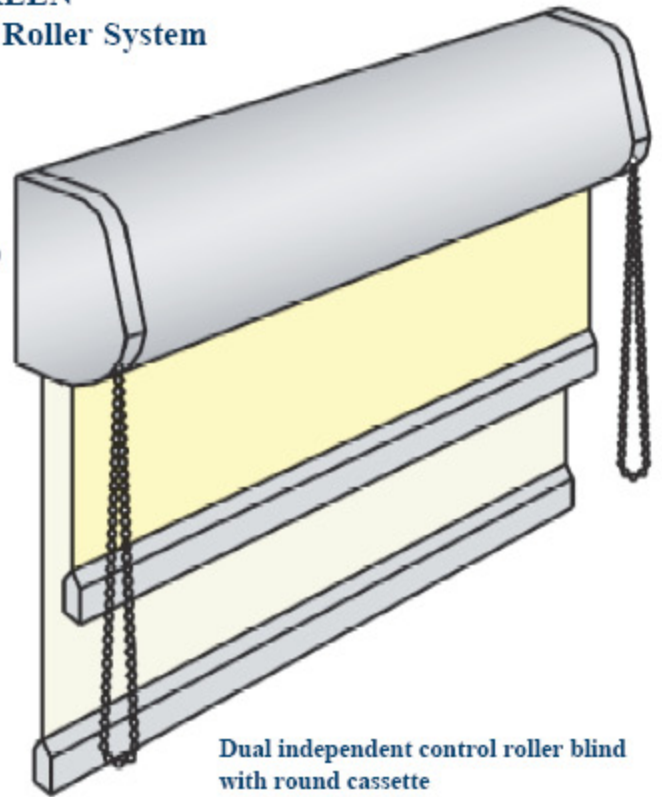

HELIX-X-SCREEN

Verosol Cassette - Twin Roller System

Specifications

Roller blind width:	max. 2.10 m / 82.5" (depending on the fabric)
Roller blind height:	max. 3.00 m / 118" (depending on the fabric)
Operation:	Standard: nickel plated steel or plastic bead chain (Optional: motor system)
Operation side:	Dual independent manual control 1 manual/1motorized control Dual independent motorized control
Operation height:	Standard dimension = roller blind height x 0.75
Profile colour:	Aluminium

Dual independent control roller blind with round cassette

Mounting

Mounting

Various fix brackets and block holders are available for simple mounting of the pre-assembled roller blind on the wall, on the ceiling, in the window jamb or on the wing of a window. Standard: Wall or ceiling mounting with clip.

Distances from other objects

Minimum distance between the hanging and protruding parts (e.g. window handles, etc.): 10-15 mm (0.4"-0.6").

Ceiling Mount

Wall Mount

Wall Mount with Adjustable Brackets